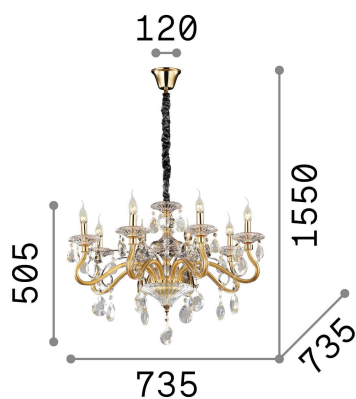

### Indoor - Suspensions

Indoor suspended chandelier light with multiple sources and diffuse light emission

<b>Ean</b>	8021696087764
<b>Item</b>	NEGRESKO SP8 ORO
<b>Installation</b>	Suspension
<b>Guarantee</b>	5 years
<b>Gross weight</b>	14.6 kg
<b>Volume</b>	0.146124 m <sup>3</sup>

## Source info

<b>Integrated source</b>	Light bulb (not included)
<b>Replaceable source</b>	Replaceable
<b>Power</b>	E14 max 8 x 28 W
<b>Emission</b>	Diffuse
<b>Max consumption</b>	-